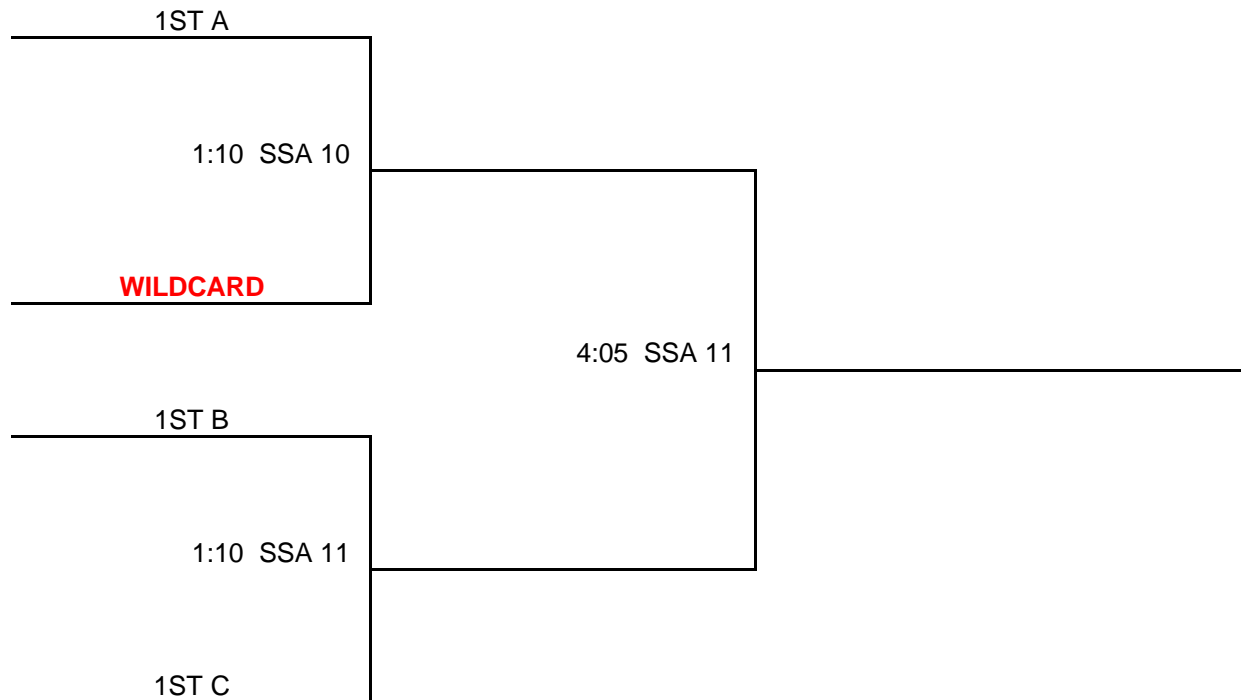

DIV	POOL	TEAM	COACH	GAME 1		GAME 2		GAME 3				
CG16	A1	Wichita Storm	Kelly Greenstreet	SAT	8:50	SSA 7	SAT	2:10	SSA 8	SUN	8:50	SSA 8
CG16	A2	Ballistics	Tony Greco	SAT	8:50	SSA 7	SAT	3:30	FELK 1	SUN	8:50	SSA 7
CG16	A3	Futura Diablos	Ericka Scheller	SAT	7:50	SSA 9	SAT	2:10	SSA 8	SUN	8:50	SSA 7
CG16	A4	KC Comets Select	Justin Young	SAT	7:50	SSA 9	SAT	3:30	FELK 1	SUN	8:50	SSA 8
CG16	B1	Top Select Rockets 91-92	Damon Soloman	SAT	11:30	SSA 8	SAT	3:30	SSA 7	SUN	10:10	FELK 1
CG16	B2	Air Capital Blazers	Frank Kern	SAT	10:10	SSA 7	SAT	3:30	SSA 4	SUN	10:10	FELK 1
CG16	B3	BVSC Stars Barcelona 92-93	Keith Nelson	SAT	11:30	SSA 8	SAT	3:30	SSA 4	SUN	10:10	FELK 2
CG16	B4	Bayern Munich	Ricky Olivares	SAT	10:10	SSA 7	SAT	3:30	SSA 7	SUN	10:10	FELK 2
CG16	C1	Gladiator 91-92 Lazio	Eric Engstrom	SAT	7:50	SSA 10	SAT	12:50	FELK 2	SUN	9:10	SSA 9
CG16	C2	FHSC Lady Cats U16	Abdu Durar	SAT	9:10	SSA 11	SAT	12:50	FELK 2	SUN	10:30	SSA 10
CG16	C3	Prodigy Flames	Colby Williams	SAT	9:10	SSA 11	SAT	2:30	SSA 10	SUN	9:10	SSA 9
CG16	C4	River City Fire	Jeff Cole	SAT	7:50	SSA 10	SAT	2:30	SSA 10	SUN	10:30	SSA 10

If the Wildcard is from Pool A, then A plays C and B plays the Wildcard