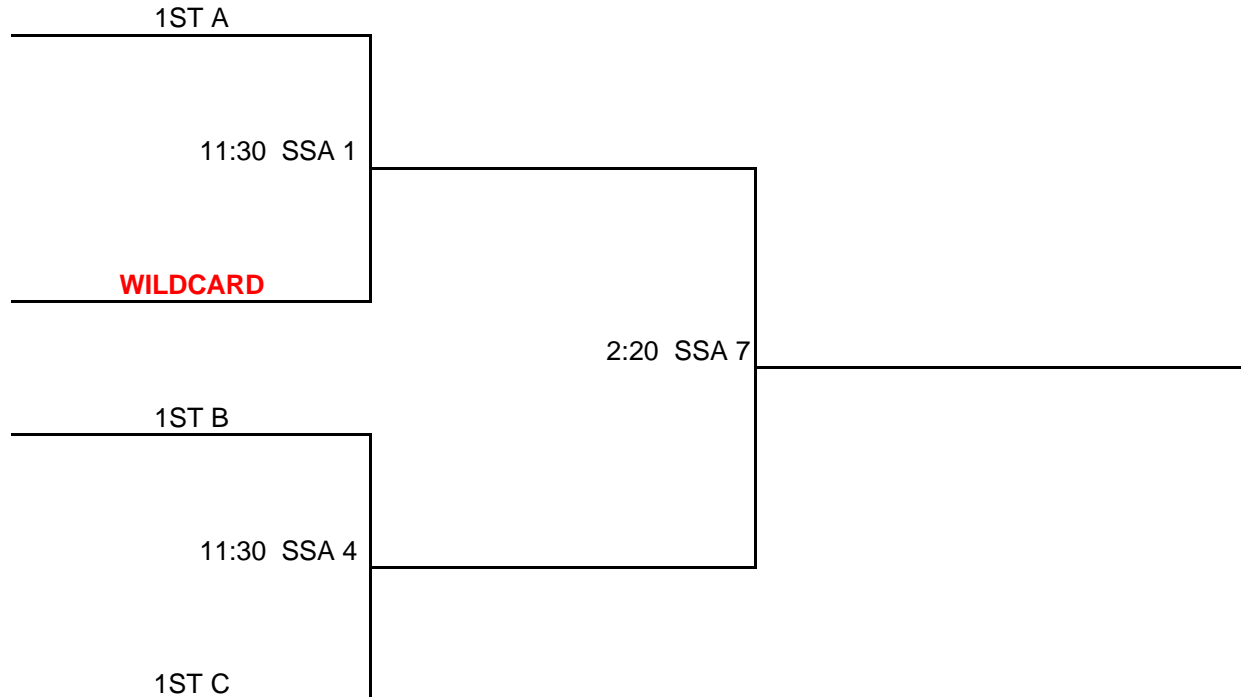

DIV	POOL	TEAM	COACH	GAME 1		GAME 2		GAME 3				
GC13A	A1	Cholita Strikers	Jay Holmes	SAT	7:30	FELK 1	SAT	11:30	SSA 7	SUN	9:10	SSA 10
GC13A	A2	KC Impact FC	Jamey Buchanan	SAT	7:30	SSA 1	SAT	11:50	SSA 9	SUN	9:10	SSA 10
GC13A	A3	KCFC Fusion	Kevin Sloan	SAT	7:30	SSA 1	SAT	11:30	SSA 7	SUN	8:50	SSA 4
GC13A	A4	Topeka Select Shockwave	Dave Waters	SAT	7:30	FELK 1	SAT	11:50	SSA 9	SUN	8:50	SSA 4
GC13A	B1	Wichita Storm	Kelly Greenstreet	SAT	10:30	SSA 11	SAT	3:30	SSA 8	SUN	7:30	SSA 8
GC13A	B2	Toro Courage	Tim Moran	SAT	8:50	SSA 4	SAT	3:50	SSA 9	SUN	7:30	SSA 8
GC13A	B3	Aftershock	Kaydi Hooker	SAT	8:50	SSA 4	SAT	3:30	SSA 8	SUN	7:30	FELK 1
GC13A	B4	ISC KC Outlaws 95-96	Ken McDaniel	SAT	10:30	SSA 11	SAT	3:50	SSA 9	SUN	7:30	FELK 1
GC13A	C1	Gladiator White Lightning	Mandy Erixon	SAT	10:10	SSA 4	SAT	12:50	FELK 1	SUN	7:50	SSA 10
GC13A	C2	KC Strikers	Jim Ricker	SAT	8:50	SSA 1	SAT	12:50	SSA 7	SUN	7:50	SSA 10
GC13A	C3	KSA Enforcers	Pat Watkins	SAT	8:50	SSA 1	SAT	12:50	FELK 1	SUN	7:50	SSA 11
GC13A	C4	Prodigy Extreme	Pat Waugh	SAT	10:10	SSA 4	SAT	12:50	SSA 7	SUN	7:50	SSA 11

If the Wildcard is from Pool A, then A plays C and B plays the Wildcard