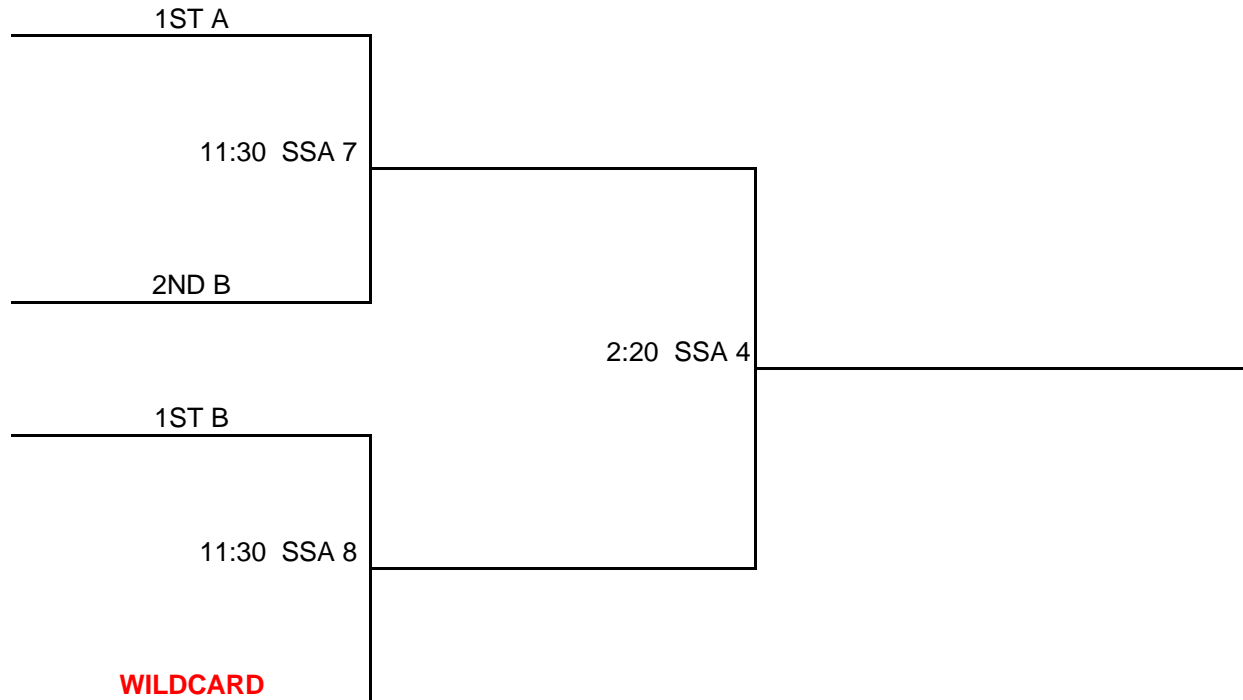

DIV	POOL	TEAM	COACH	GAME 1		GAME 2		GAME 3				
CG14	A1	Arsenal Niko	Jillian Zappa	SAT	10:10	SSA 8	SAT	3:50	SSA 11	SUN	7:50	SSA 9
CG14	A2	Hays Storm	Farid Kasra	SAT	10:30	SSA 9	SAT	4:50	SSA 4	SUN	7:50	SSA 9
CG14	A3	ISC KC Outlaws	Ken McDaniel	SAT	10:30	SSA 9	SAT	3:50	SSA 11	SUN	7:30	SSA 1
CG14	A4	Top Select Rockets 93-94	Brian Rodehorst	SAT	10:10	SSA 8	SAT	4:50	SSA 4	SUN	7:30	SSA 1
CG14	B1	Shockers	Alan Shepherd	SAT	9:10	SSA 10	SAT	12:50	SSA 8	SUN	7:30	SSA 7
CG14	B2	KPSL Mystics	Phil Lattimer	SAT	10:30	SSA 10	SAT	1:10	SSA 9	SUN	7:30	FELK 2
CG14	B3	Prodigy Elite	Amber McGinnis	SAT	10:10	SSA 1	SAT	1:10	SSA 10	SUN	7:30	SSA 4
CG14	B4	KC Strikers Raiders	Matt Pritchett	SAT	9:10	SSA 10	SAT	1:10	SSA 10	SUN	7:30	FELK 2
CG14	B5	LASC Patriots	Dave Parker	SAT	10:30	SSA 10	SAT	12:50	SSA 8	SUN	7:30	SSA 4
CG14	B6	Topeka Legends Strikers	Tony Greco	SAT	10:10	SSA 1	SAT	1:10	SSA 9	SUN	7:30	SSA 7