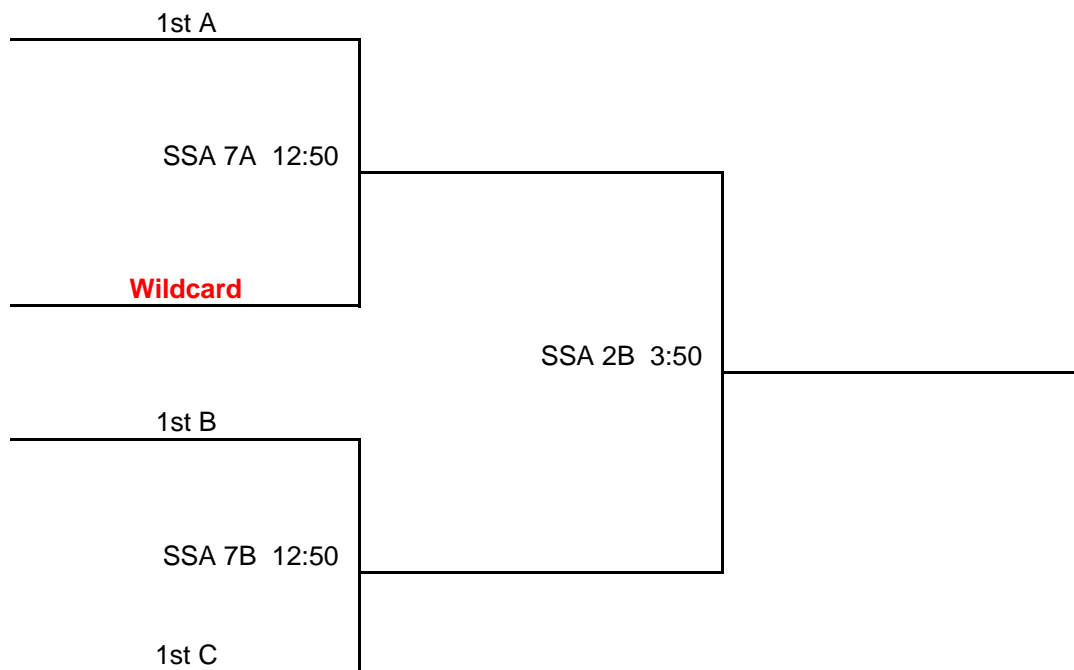

DIV POOL TEAM COACH GAME 1 GAME 2 GAME 3

BOY'SCOMP UNDER 12 DIVISION A

BC12 A	A1	Kansas City Premier	Peter Arch	SAT	SSA 13A	10:30	SAT	SSA 2B	2:10	SUN	SSA 2A	7:30
BC12 A	A2	Azteca	Michael Silva	SAT	SSA 7A	10:10	SAT	SSA 13B	2:30	SUN	SSA 2A	7:30
BC12 A	A3	AFC 95/96 Rampage	Wayne Evans	SAT	SSA 13A	10:30	SAT	SSA 13B	2:30	SUN	SSA 7B	8:50
BC12 A	A4	Topeka Select Arsenal	Tim Nussbaum	SAT	SSA 7A	10:10	SAT	SSA 2B	2:10	SUN	SSA 7B	8:50
BC12 A	B1	KC Comets Select	Gino Schiraldi	SAT	SSA 2A	8:50	SAT	SSA 7B	12:50	SUN	SSA 13B	10:30
BC12 A	B2	Wichita Lightning	Steve Davis	SAT	SSA 2A	7:30	SAT	SSA 2A	12:50	SUN	SSA 13B	10:30
BC12 A	B3	BVSC Stars Manchester Unt	Keith Nelson	SAT	SSA 2A	7:30	SAT	SSA 7B	12:50	SUN	SSA 13A	10:30
BC12 A	B4	EFC Strykers	Dean Maticchiera	SAT	SSA 2A	8:50	SAT	SSA 2A	12:50	SUN	SSA 13A	10:30
BC12 A	C1	Kansas Rush Nike	Brandon Simpson	SAT	SSA 2B	8:50	SAT	SSA 13A	3:50	SUN	SSA 13B	7:50
BC12 A	C2	KC Legends World Cup II	Scott Vermillion	SAT	SSA 13B	9:10	SAT	SSA 7B	2:10	SUN	SSA 13B	7:50
BC12 A	C3	KC Fusion Navy	Scott Barlow	SAT	SSA 2B	8:50	SAT	SSA 7B	2:10	SUN	SSA 2B	8:50
BC12 A	C4	Wichita Rojos Select	Daniel Fiszal	SAT	SSA 13B	9:10	SAT	SSA 13A	3:50	SUN	SSA 2B	8:50

If the Wildcard is from Pool A, then A plays C and B plays the Wildcard