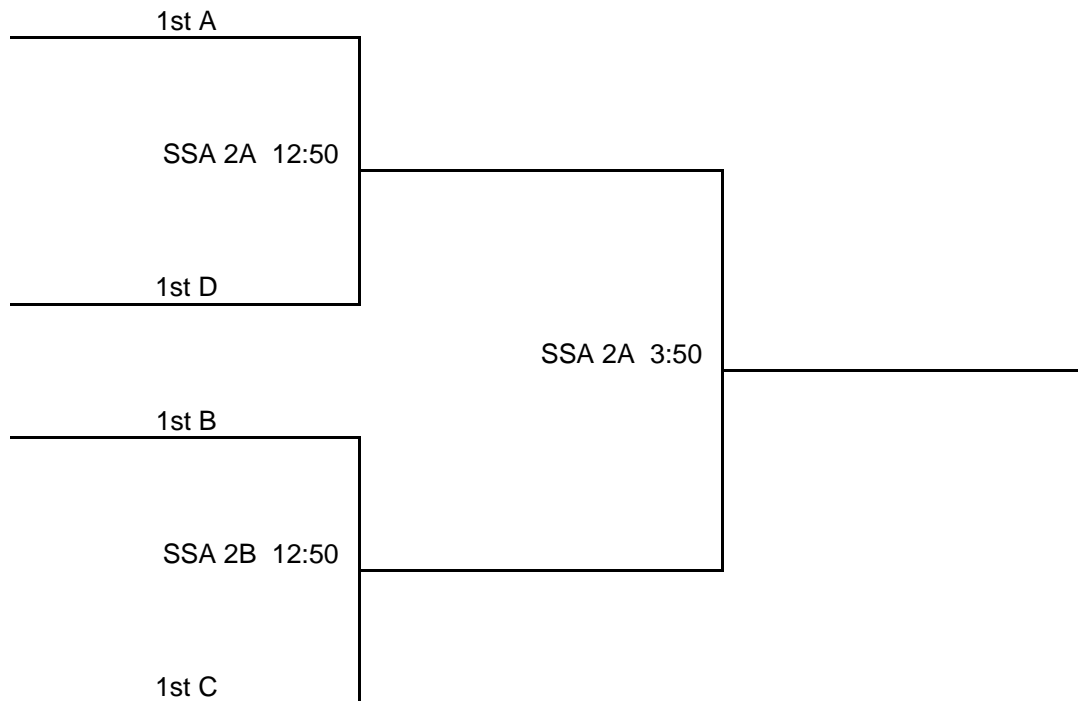

DIV POOL TEAM COACH GAME 1 GAME 2 GAME 3

BOY'S COMP UNDER 11 DIVISION A

BC11 A	A1	Azteca	Michael Silva	SAT	SSA 7A	11:30	SAT	SSA 13A	5:10	SUN	SSA 7A	8:50
BC11 A	A2	Arsenal 96-97 White	Vince Odorisio	SAT	SSA 2A	11:30	SAT	SSA 13B	3:50	SUN	SSA 7A	8:50
BC11 A	A3	KC Samba Boys	Alex Mendez	SAT	SSA 7A	11:30	SAT	SSA 13B	3:50	SUN	SSA 13B	9:10
BC11 A	A4	Wichita Lightning	Steve Davis	SAT	SSA 2A	11:30	SAT	SSA 13A	5:10	SUN	SSA 13B	9:10
BC11 A	B1	Cruz Azul	Julio Vielmas	SAT	SSA 2A	10:10	SAT	SSA 7A	3:30	SUN	SSA 13A	9:10
BC11 A	B2	Kaw Valley Force White	Mauro Nobre	SAT	SSA 2B	10:10	SAT	SSA 13B	5:10	SUN	SSA 13A	9:10
BC11 A	B3	Arsenal 96/97 Red	Vince Odorisio	SAT	SSA 2A	10:10	SAT	SSA 13B	5:10	SUN	SSA 7A	7:30
BC11 A	B4	LASC Crew	Brian Nelson	SAT	SSA 2B	10:10	SAT	SSA 7A	3:30	SUN	SSA 7A	7:30
BC11 A	C1	BVSC Stars Wolsburg	Mark Olsen	SAT	SSA 7A	8:50	SAT	SSA 2A	4:50	SUN	SSA 13A	7:50
BC11 A	C2	Gladiator 96-97 Lynch	Mike Lynch	SAT	SSA 13A	9:10	SAT	SSA 2A	3:30	SUN	SSA 13A	7:50
BC11 A	C3	All America Eagles	John Copeland	SAT	SSA 7A	8:50	SAT	SSA 2A	3:30	SUN	SSA 7B	7:30
BC11 A	C4	Wichita Cyclones	Terry Arndt	SAT	SSA 13A	9:10	SAT	SSA 2A	4:50	SUN	SSA 7B	7:30
BC11 A	D1	KCFC Alliance Fury	Kevin Sloan	SAT	SSA 7B	10:10	SAT	SSA 13A	2:30	SUN	SSA 2A	8:50
BC11 A	D2	Gladiator Maximus	Nick Mazgaj	SAT	SSA 13B	10:30	SAT	SSA 7B	3:30	SUN	SSA 2A	8:50
BC11 A	D3	Prodigy Ajax	Ryan Boyd	SAT	SSA 7B	10:10	SAT	SSA 7B	3:30	SUN	SSA 2B	7:30
BC11 A	D4	Rojos 97	Daniel Fiszel	SAT	SSA 13B	10:30	SAT	SSA 13A	2:30	SUN	SSA 2B	7:30