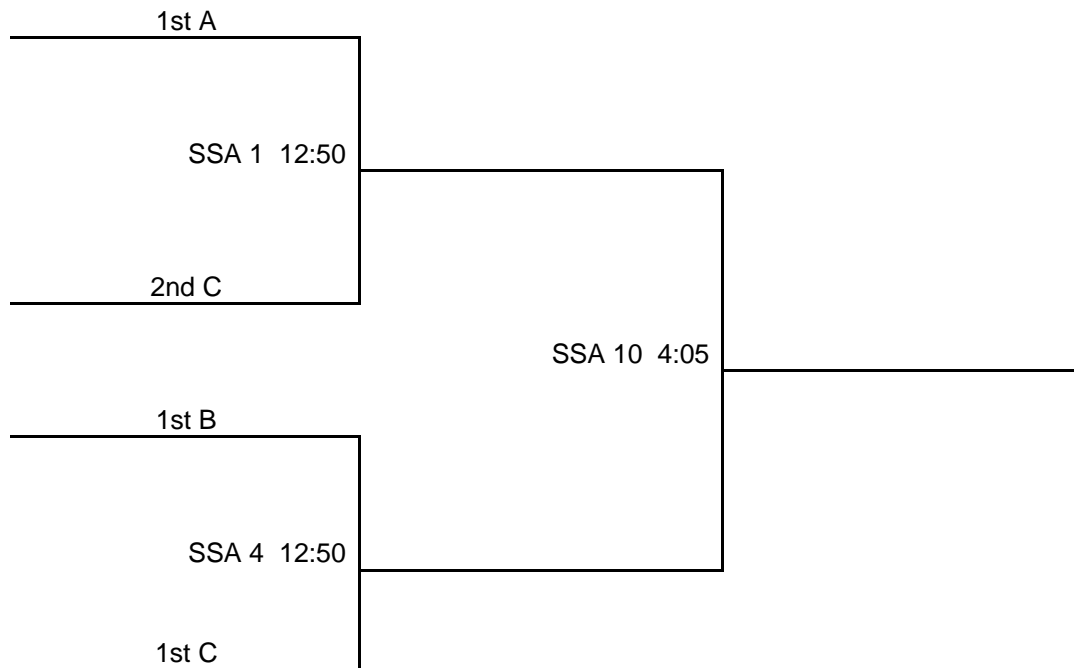

DIV POOL TEAM COACH GAME 1 GAME 2 GAME 3

BOY'S COMP UNDER 13 DIVISION A

BC13 A	A1	EFC Airstrike	Mike Hamm	SAT	SSA 11	10:30	SAT	SSA 8	3:30	SUN	SSA 4	7:30
BC13 A	A2	BV Stars Chivas 94/95	Matt Trumpf	SAT	SSA 11	9:10	SAT	SSA 10	2:30	SUN	SSA 4	7:30
BC13 A	A3	Gladiator 94-95 White	David Nauman	SAT	SSA 11	10:30	SAT	SSA 10	2:30	SUN	SSA 8	7:30
BC13 A	A4	LASC Wizards	Mike Sanchez	SAT	SSA 11	9:10	SAT	SSA 8	3:30	SUN	SSA 8	7:30
BC13 A	B1	Azzurri Italia FC	Wing Quon	SAT	SSA 1	8:50	SAT	SSA 4	2:10	SUN	SSA 11	9:10
BC13 A	B2	Prodigy Cosmos	Patrick Waugh	SAT	SSA 4	8:50	SAT	SSA 8	2:10	SUN	SSA 11	9:10
BC13 A	B3	Shawnee Elite Fire	Steve Sanders	SAT	SSA 4	8:50	SAT	SSA 4	2:10	SUN	SSA 11	7:50
BC13 A	B4	WSO United	LeBaron Hollimon	SAT	SSA 1	8:50	SAT	SSA 8	2:10	SUN	SSA 11	7:50
BC13 A	C1	BVSC Stars Boca Jrs. 94/95	Dustin Ottesen	SAT	SSA 1	11:30	SAT	SSA 10	3:50	SUN	SSA 8	10:10
BC13 A	C2	Salina Speed	Don Roberts	SAT	SSA 8	8:50	SAT	SSA 1	3:30	SUN	SSA 10	7:50
BC13 A	C3	Wichita Twisters	Thomas Rhodes	SAT	SSA 1	10:10	SAT	SSA 11	3:50	SUN	SSA 1	7:30
BC13 A	C4	Kaw Valley Force	Mauro Nobre	SAT	SSA 1	11:30	SAT	SSA 11	3:50	SUN	SSA 10	7:50
BC13 A	C5	KCFC Rovers	Kevin Sloan	SAT	SSA 8	8:50	SAT	SSA 10	3:50	SUN	SSA 1	7:30
BC13 A	C6	Azurri RC United	Chris Duskin	SAT	SSA 1	10:10	SAT	SSA 1	3:30	SUN	SSA 8	10:10