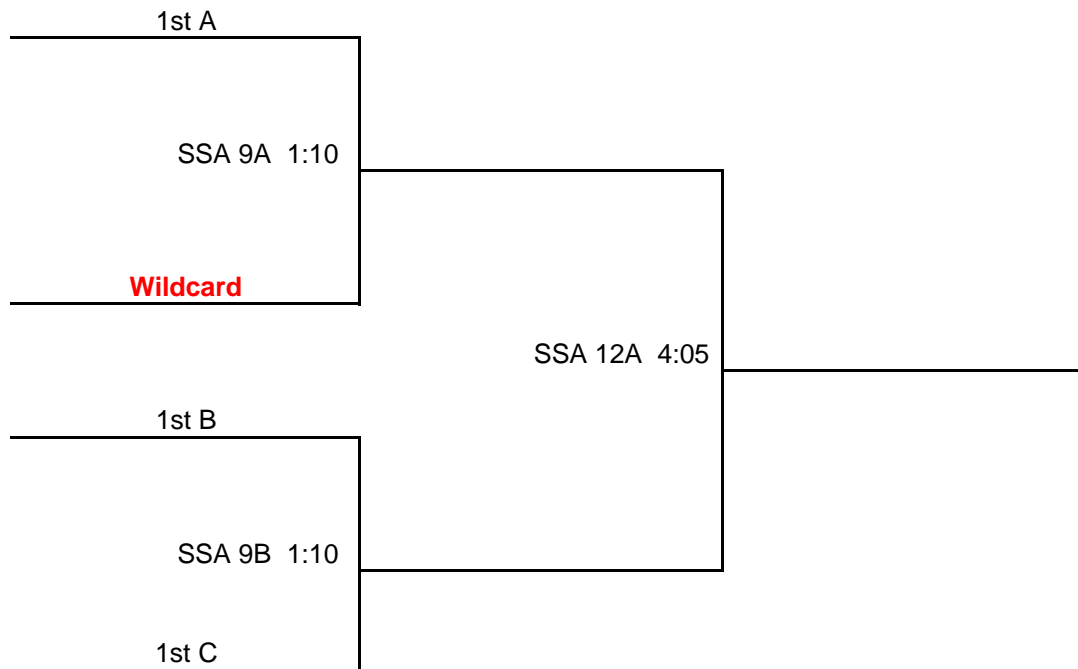

If the Wildcard is from Pool A, then A plays C and B plays the Wildcard

DIV POOL TEAM COACH GAME 1 GAME 2 GAME 3

BOY'S COMP UNDER 10 DIVISION B

BC10 B	E1	Salina Thunder	Miguel Ruiz	SAT	SSA 5	7:30	SAT	SSA 9A	1:10	SUN	SSA 9B	9:10
BC10 B	E2	KC Strikers	Carl Eaton	SAT	SSA 12A	7:50	SAT	SSA 9B	1:10	SUN	SSA 5	10:10
BC10 B	E3	KC Dynamo	Jim Easley	SAT	SSA 12B	9:10	SAT	SSA 5	12:50	SUN	SSA 12B	10:30
BC10 B	E4	Blue Valley Storm	Jef Ashen	SAT	SSA 5	7:30	SAT	SSA 9B	1:10	SUN	SSA 12B	10:30
BC10 B	E5	FHSC Stingers Black	Rob Niemeyer	SAT	SSA 12A	7:50	SAT	SSA 5	12:50	SUN	SSA 9B	9:10
BC10 B	E6	Inter Milan	Matt Brewer	SAT	SSA 12B	9:10	SAT	SSA 9A	1:10	SUN	SSA 5	10:10