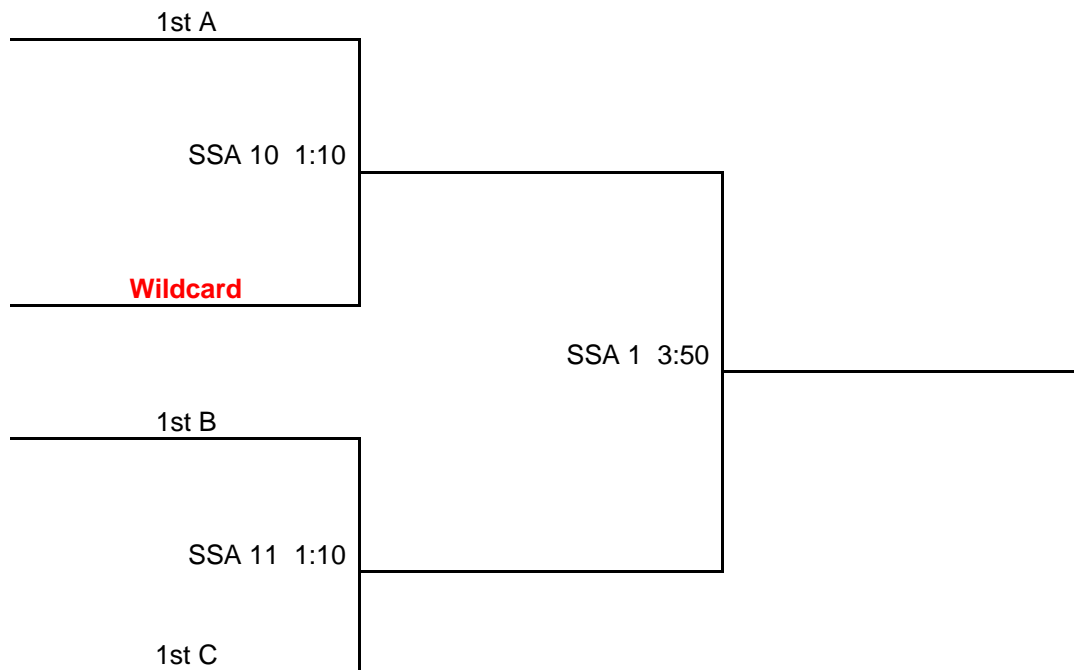

DIV POOL TEAM COACH GAME 1 GAME 2 GAME 3

BOY'S COMP UNDER 14 DIVISION A

BC14 A	A1	Cholita Strikers	Brad Holmes	SAT	SSA 4	11:30	SAT	SSA 1	4:50	SUN	SSA 8	8:50
BC14 A	A2	Futura Sadida	Anthony Millerick	SAT	SSA 11	1:10	SAT	SSA 10	5:10	SUN	SSA 8	8:50
BC14 A	A3	Topeka Select United	Nathan Hunt	SAT	SSA 11	1:10	SAT	SSA 1	4:50	SUN	SSA 10	9:10
BC14 A	A4	Salina Legend	Mike Fontes	SAT	SSA 4	11:30	SAT	SSA 10	5:10	SUN	SSA 10	9:10
BC14 A	B1	Blue Valley Metro Stars	Matt Trump	SAT	SSA 10	11:50	SAT	SSA 8	4:50	SUN	SSA 4	10:10
BC14 A	B2	Gladiator FC 93/94	Kevin Kerrigan	SAT	SSA 11	11:50	SAT	SSA 4	4:50	SUN	SSA 4	10:10
BC14 A	B3	KC Legends world cup	Mike Jensen	SAT	SSA 10	11:50	SAT	SSA 4	4:50	SUN	SSA 1	10:10
BC14 A	B4	Wichita Rojos	Daniel Fiszal	SAT	SSA 11	11:50	SAT	SSA 8	4:50	SUN	SSA 1	10:10
BC14 A	C1	EFC Tornados	Harry Morris	SAT	SSA 10	9:10	SAT	SSA 10	1:10	SUN	SSA 1	8:50
BC14 A	C2	KC Fusion	Win Zoellner	SAT	SSA 1	7:30	SAT	SSA 8	11:30	SUN	SSA 1	8:50
BC14 A	C3	Prodigy Nitro	Chase Leach	SAT	SSA 10	9:10	SAT	SSA 8	11:30	SUN	SSA 4	8:50
BC14 A	C4	Voyagers FC	Mike Brown	SAT	SSA 1	7:30	SAT	SSA 10	1:10	SUN	SSA 4	8:50

If the Wildcard is from Pool A, then A plays C and B plays the Wildcard